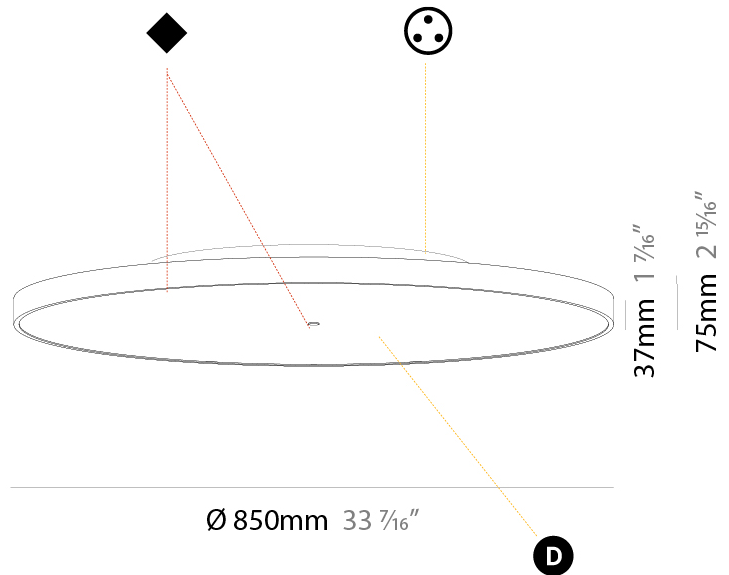

GENERAL

Series: Sign Diva
Subseries: Sign Diva
Partner: Prolicht
Division: Architectural
Installation: Surface
Product Type: Ceiling Surface
Mounting Location: Ceiling
Light Distribution: Direct / Indirect

PHYSICAL

Shape: Round
Diameter (mm): 850
Diameter (in): 33 7/16
Height (mm): 75
Height (in): 2 15/16
Weight (kg): 12.906
Weight (lbs): 28.453

Diffuser: Direct - PMMA - Opal/Micro-Prism/Sparkling Secret/Vintage Industrial with Shine Ring / Indirect - White/Yellow/Orange/Red/Blue/Green

Fixture Finish: SSR / BKV / CWI / CRY / HAB / UFT / ITA / RUA / FTG / MYG / LOD / PUS / FRO / FUP / KIA / POP / BLS / SPG / MEY / GOH / CHC / COM / ABZ / JAG / OBR / MOS / ROR

Fixture Material: PMMA / Extruded Aluminum / Steel

ELECTRICAL

Lamp Type: LED (Zhaga Standard)
Input Wattage (W): 96.8
Total Output Wattage (W): 76.8
Dimming: Tri-Mode (Non-Dimming and Phase Dimming (120Vac only) and 0-10V Dimming)
Driver Included: Yes
Driver Location: Integrated
Driver Type: Constant Current - Universal
Driver Class: Class 2
Input Voltage (V): 120 - 277
Constant Current (MA): 600

LED

Color Temperature (°K): 3000 / 3500 / 4000
Max. Delivered Lumen (lm): 11160 / 11388 / 11620
CRI: >90 CRI
Lamp Life (hrs): 50000

OPTICAL

RATINGS AND CERTIFICATIONS

Certified By: Certified for North American Standards
IP rating: IP20

PROJECT
TYPE
SPECIFIER
QUANTITY
DATE